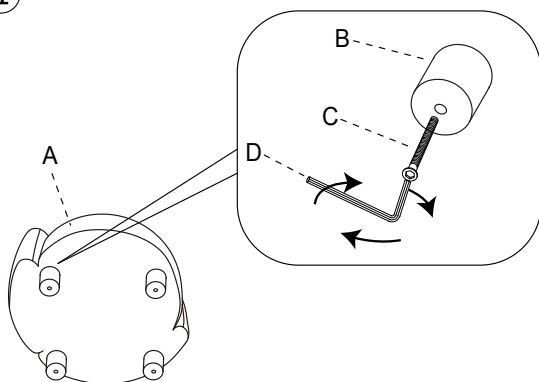

1101189 Lounge Chair,  
left-facing, round,  
white

Ax1

Bx4

Cx4

Dx1

①

②