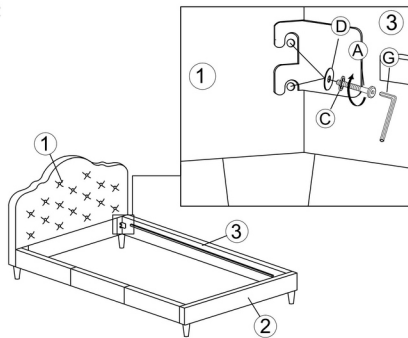

NO	DESCRIPTION	QTY
1	HEADBOARD	1 PC
2	FOOTBOARD	1 PC
3	SIDE RAIL	2 PCS
4	LVL SLATS	16 PCS
5	VERTICAL RAIL	1 PC
6	SIDE PLASTIC CAP	32 PCS
7	BED LEG	4 PCS

NO	DESCRIPTION	QTY
A	JCBB M8 X 40MM	8PCS
B	JCBC M6 X 50MM	2PCS
C	SPRING WASHER 5/16"	10PCS
D	FLAT WASHER 5/16"	8PCS
E	FLAT WASHER 1/4"	2PCS
F	ALLEN KEY M4	1PC
G	ALLEN KEY M5	1PC

1

2