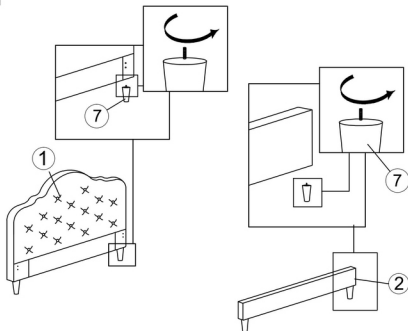

NO	DESCRIPTION	QTY
1	HEADBOARD	1 PC
2	FOOTBOARD	1 PC
3	SIDE RAIL	2 PCS
4	LVL SLATS	16 PCS
5	VERTICAL RAIL	1 PC
6	SIDE PLASTIC CAP	32 PCS
7	BED LEG	4 PCS

NO	DESCRIPTION	QTY
A	JCBB M8 X 40MM	8PCS
B	JCBC M6 X 50MM	2PCS
C	SPRING WASHER 5/16"	10PCS
D	FLAT WASHER 5/16"	8PCS
E	FLAT WASHER 1/4"	2PCS
F	ALLEN KEY M4	1PC
G	ALLEN KEY M5	1PC

1