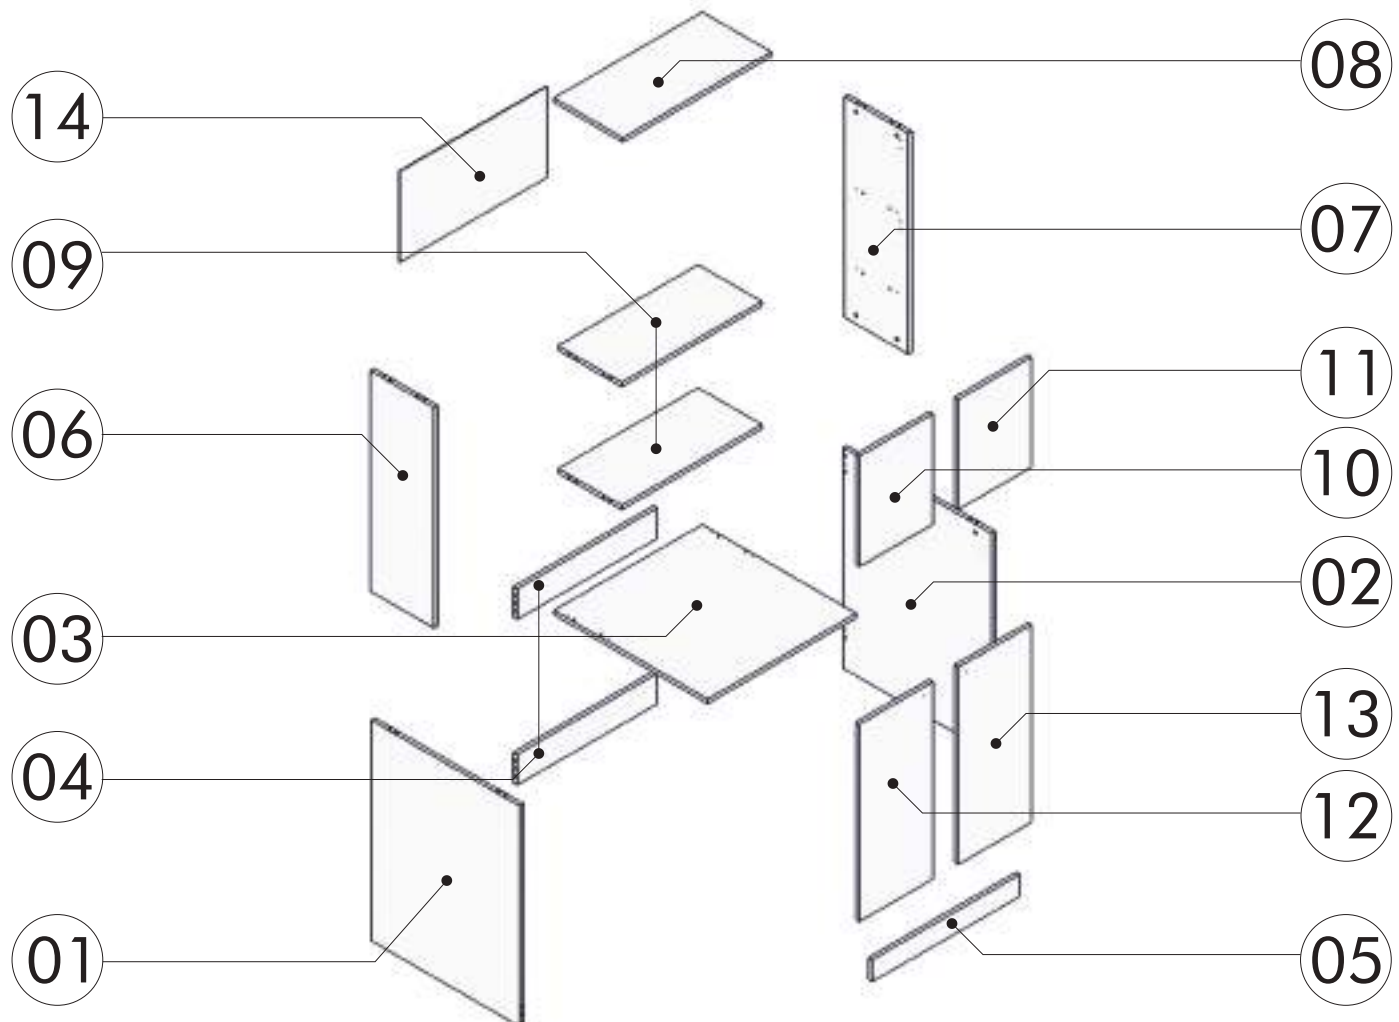

During installation, carefully review all steps in the manual.

After the installation process is completed, check the integrity of all connection points.

After the assembly, carry the product as 2 people.

You can contact our company about the topics you are curious about.

SEZNAM PRÍSLUŠENSTVÍ//ZOZNAM PRÍSLUŠENSTVA

kod	Rozm.	ks			
1	900 x 699 x 18	1			
2	900 x 699 x 18	1			
3	724 x 699 x 18	1			
4	660 x 124 x 18	2			
5	696 x 89 x 18	1			
6	900 x 299 x 18	1			
7	900 x 299 x 18	1			
8	699 x 324 x 18	1			
9	660 x 299 x 18	2		3,5x18	
10	449 x 345 x 18	1			
11	449 x 345 x 18	1			
12	804 x 345 x 18	1			
13	804 x 345 x 18	1			
14	694 x 372 x 3	1			