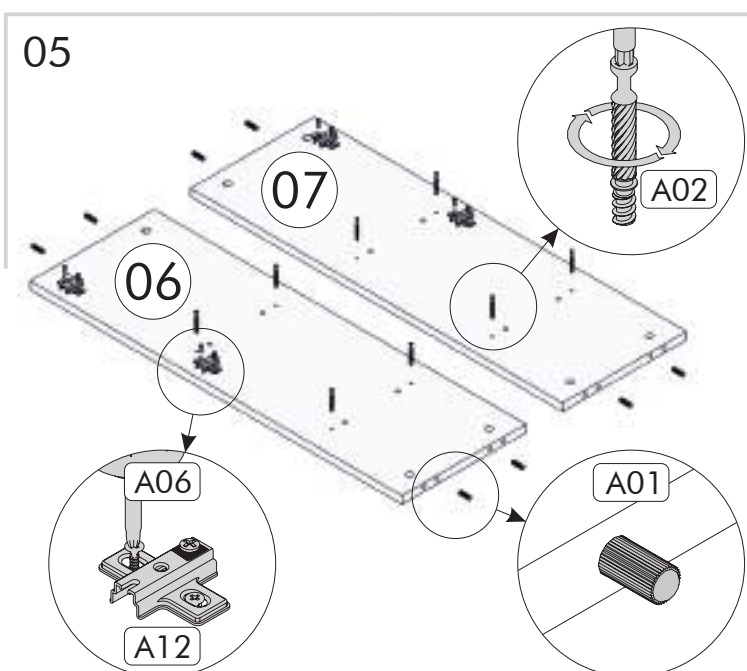

During installation, carefully review all steps in the manual.

After the installation process is completed, check the integrity of all connection points.

After the assembly, carry the product as 2 people.

You can contact our company about the topics you are curious about.

SEZNAM PRÍSLUŠENSTVÍ//ZOZNAM PRÍSLUŠENSTVA

kod	Rozm.	ks			
1	900 x 699 x 18	1			
2	900 x 699 x 18	1			
3	724 x 699 x 18	1			
4	660 x 124 x 18	2			
5	696 x 89 x 18	1			
6	900 x 299 x 18	1			
7	900 x 299 x 18	1			
8	699 x 324 x 18	1			
9	660 x 299 x 18	2		3,5x18	
10	449 x 345 x 18	1			
11	449 x 345 x 18	1			
12	804 x 345 x 18	1			
13	804 x 345 x 18	1			
14	694 x 372 x 3	1			