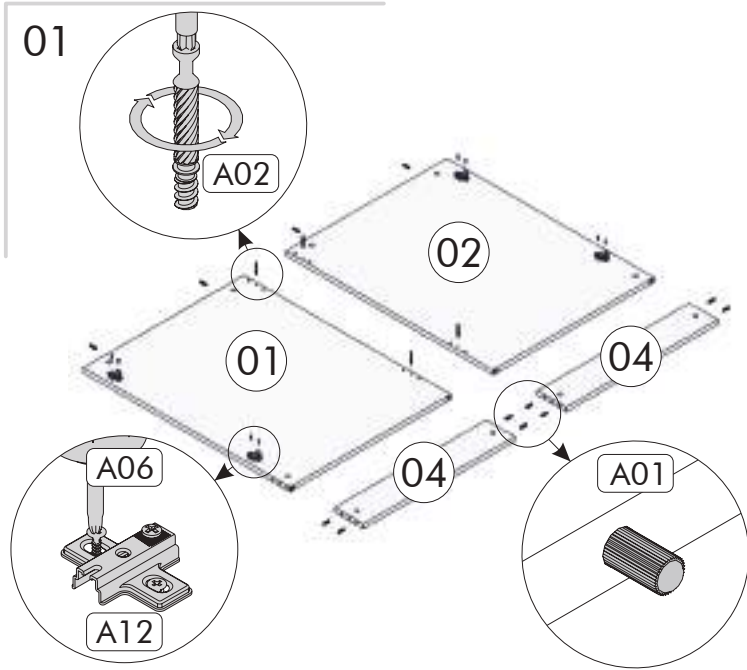

During installation, carefully review all steps in the manual.

After the installation process is completed, check the integrity of all connection points.

After the assembly, carry the product as 2 people.

You can contact our company about the topics you are curious about.

SEZNAM PRÍSLUŠENSTVÍ//ZOZNAM PRÍSLUŠENSTVA

kod	Rozm.	ks			
1	900 x 699 x 18	1			
2	900 x 699 x 18	1			
3	724 x 699 x 18	1			
4	660 x 124 x 18	2			
5	696 x 89 x 18	1			
6	900 x 299 x 18	1			
7	900 x 299 x 18	1			
8	699 x 324 x 18	1			
9	660 x 299 x 18	2		3,5x18	
10	449 x 345 x 18	1			
11	449 x 345 x 18	1			
12	804 x 345 x 18	1			
13	804 x 345 x 18	1			
14	694 x 372 x 3	1			