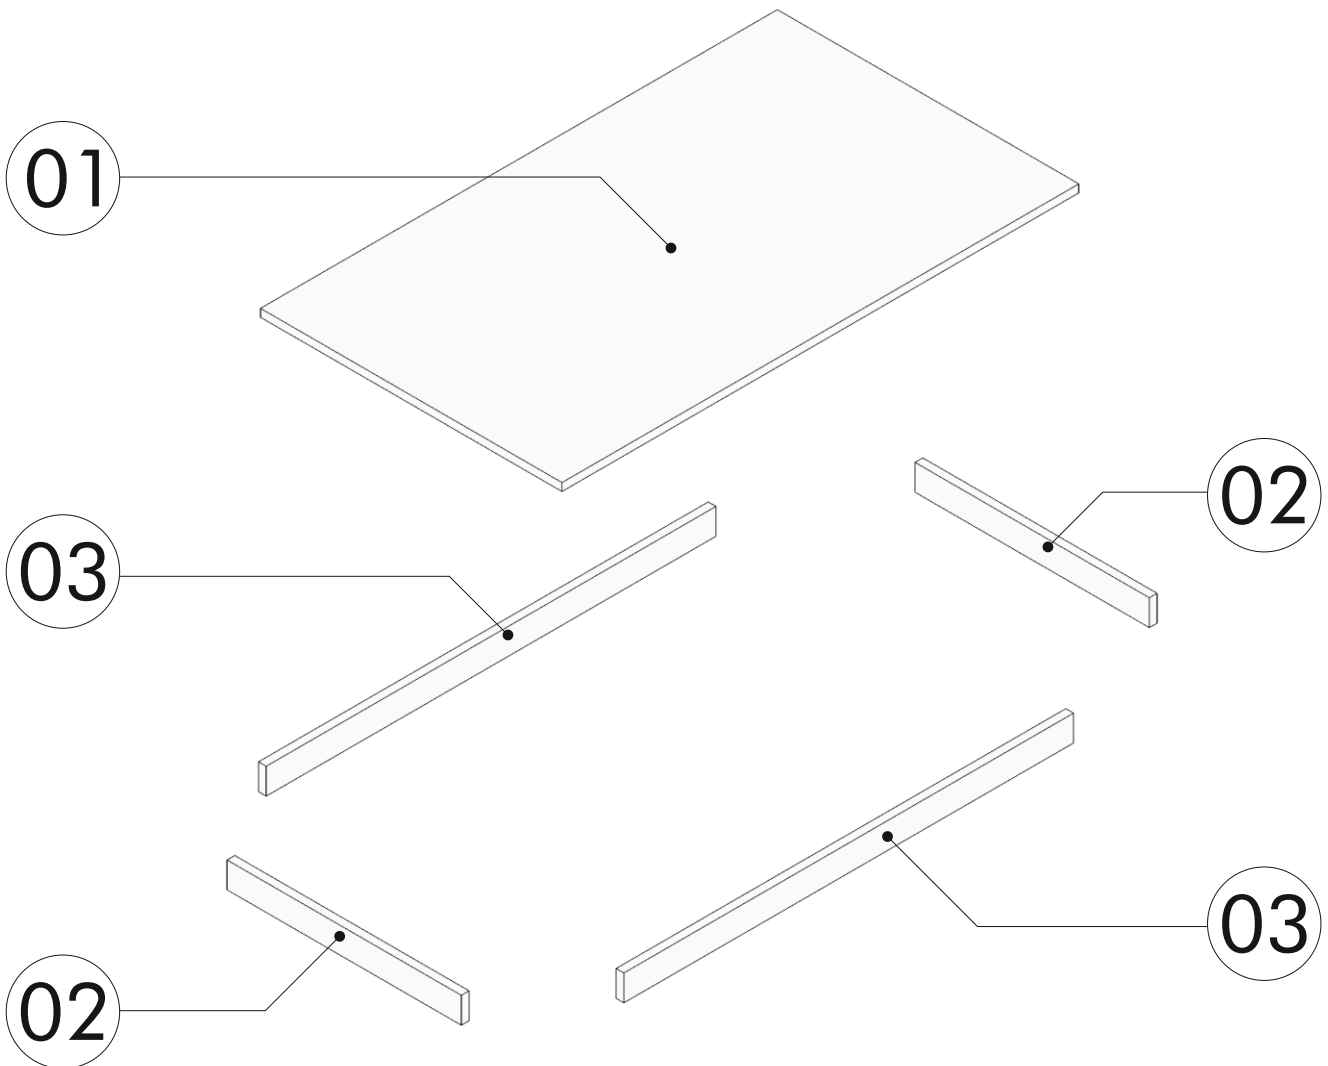

During installation, carefully review all steps in the manual.

After the installation process is completed, check the integrity of all connection points.

After the assembly, carry the product as 2 people.

You can contact our company about the topics you are curious about.

P

SEZNAM P ÍSLUŠENSTVÍ//ZOZNAM PRÍSLUŠENSTVA

kod	rozm.	ks	 x44  x6		 x4	
1	1200 x 700 x 18	1	A06	3,5x18	A19	A141
2	544 x 60 x 18	2				
3	1044 x 60 x 18	2				
			 x16  x4			
			A166	4x30	A169	

01

02

03

04

05