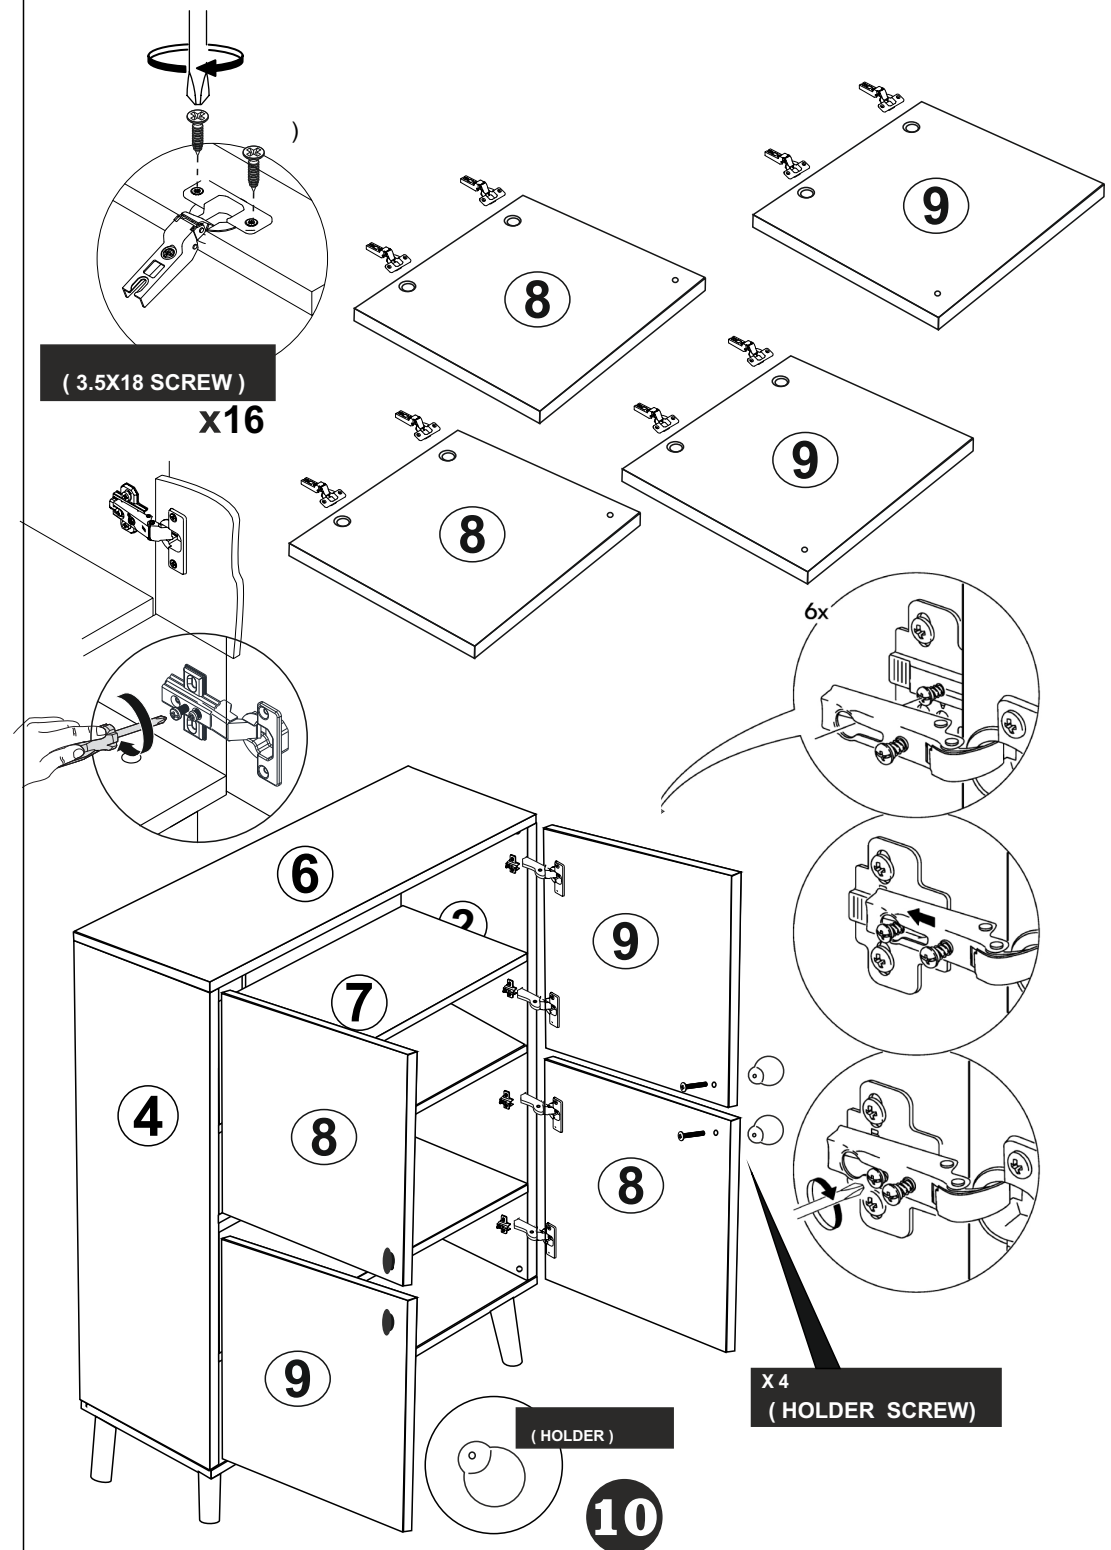

X 12 (MINIFIX SHAFT)	X 12 (MINIFIX BODY)	X 12 (DOWEL)	X 12 (PEG)
x8 (PLASTIC PIN)	X 8 (CAMEL HINGE)	15 cm X 4 (FURNITURE LEG)	X 1 (PROFILE)
X 4 (HOLDER)	3,5 X 40 x 4 (HOLDER SCREW)	3,5 X 18 x 40 (3,5X18 SCREW)	X 8 (CORNER WEDGE)
X 4 (LEG FIXING PART)	3,5 X 25x (3,5 X 25 SCREW)		

1