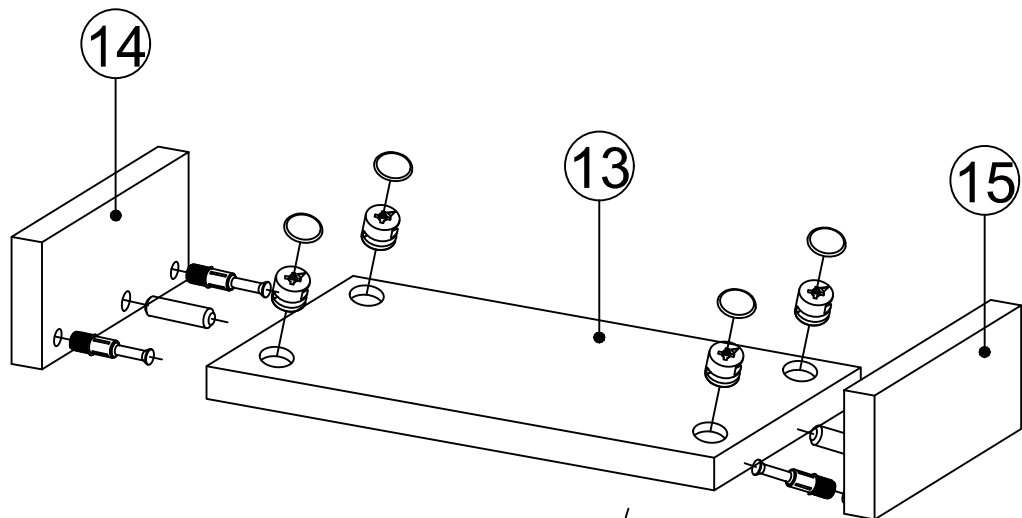

X33	X33	X33	X36	X32	X8
A	B	C	D	P	BR
X4	X4	X4	X2	X4	
L	AK	AI	S	U	

	NAME	PIECE		KS	
1	BOTTOM PART	1 PC	1	SPODNÍ ÁST/SPODNÁ AS	1
2	LEFT PART	1 PC	2	LEVÁ ÁST/ AVÁ AS	1
3	MIDDLE PART	1 PC	3	ST EDOVÁ ÁST/STREDNÁ AS	1
4	MIDDLE PART	1 PC	4	ST EDOVÁ ÁST/STREDNÁ AS	1
5	RIGHT PART	1 PC	5	PRAVÁ ÁST/ AS	1
6	TOP/MIDDLE PART	1 PC	6	HORNÍ ST EDOVÁ ÁST/HORNÁ STREDNÁ AS	1
7	MIDDLE PART	1 PC	7	ST EDOVÁ ÁST/STREDNÁ AS	1
8	BACK PART 3mm	1 PC	8	ZÁDA	1
9	BACK PART 3mm	1 PC	9	ZÁDA	1
10	TOP PART	1 PC	10	HORNÍ DESKA/HORNÁ DOSKA	1
11	COVER PARTS	2 PCS	11	DVÍ KA/DVIERKA	2
12	COVER PART	1 PC	12	DVÍ KA/DVIERKA	1
13	SHELF / BOTTOM PARTS	2 PCS	13	POLICE-ST ED/POLICA STRED	2
14	SHELF / RIGHT PARTS	2 PCS	14	POLICE-PRAVÁ ÁST/POLICA PRAVÁ AS	2
15	SHELF / LEFT PARTS	2 PCS	15	POLICE-LEVÁ ÁST/POLICA AVÁ AS	2
16	SHELF / FRONT PARTS	2 PCS	16	POLICE-P EDNÍ ÁST/POLICA PREDNÁ AS	2