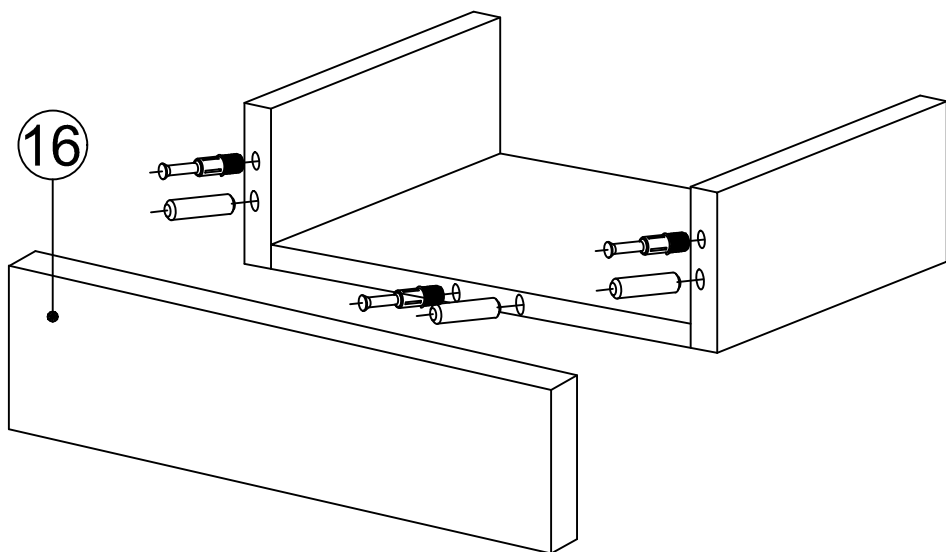

X33	X33	X33	X36	X32	X8
A	B	C	D	P	BR
X4	X4	X4	X2	X4	
L	AK	AI	S	U	

	NAME	PIECE		KS	
1	BOTTOM PART	1 PC	1	SPODNÍ ÁST/SPODNÁ AS	1
2	LEFT PART	1 PC	2	LEVÁ ÁST/ AVÁ AS	1
3	MIDDLE PART	1 PC	3	ST EDOVÁ ÁST/STREDNÁ AS	1
4	MIDDLE PART	1 PC	4	ST EDOVÁ ÁST/STREDNÁ AS	1
5	RIGHT PART	1 PC	5	PRAVÁ ÁST/ AS	1
6	TOP/MIDDLE PART	1 PC	6	HORNÍ ST EDOVÁ ÁST/HORNÁ STREDNÁ AS	1
7	MIDDLE PART	1 PC	7	ST EDOVÁ ÁST/STREDNÁ AS	1
8	BACK PART 3mm	1 PC	8	ZÁDA	1
9	BACK PART 3mm	1 PC	9	ZÁDA	1
10	TOP PART	1 PC	10	HORNÍ DESKA/HORNÁ DOSKA	1
11	COVER PARTS	2 PCS	11	DVÍ KA/DVIERKA	2
12	COVER PART	1 PC	12	DVÍ KA/DVIERKA	1
13	SHELF / BOTTOM PARTS	2 PCS	13	POLICE-ST ED/POLICA STRED	2
14	SHELF / RIGHT PARTS	2 PCS	14	POLICE-PRAVÁ ÁST/POLICA PRAVÁ AS	2
15	SHELF / LEFT PARTS	2 PCS	15	POLICE-LEVÁ ÁST/POLICA AVÁ AS	2
16	SHELF / FRONT PARTS	2 PCS	16	POLICE-P EDNÍ ÁST/POLICA PREDNÁ AS	2