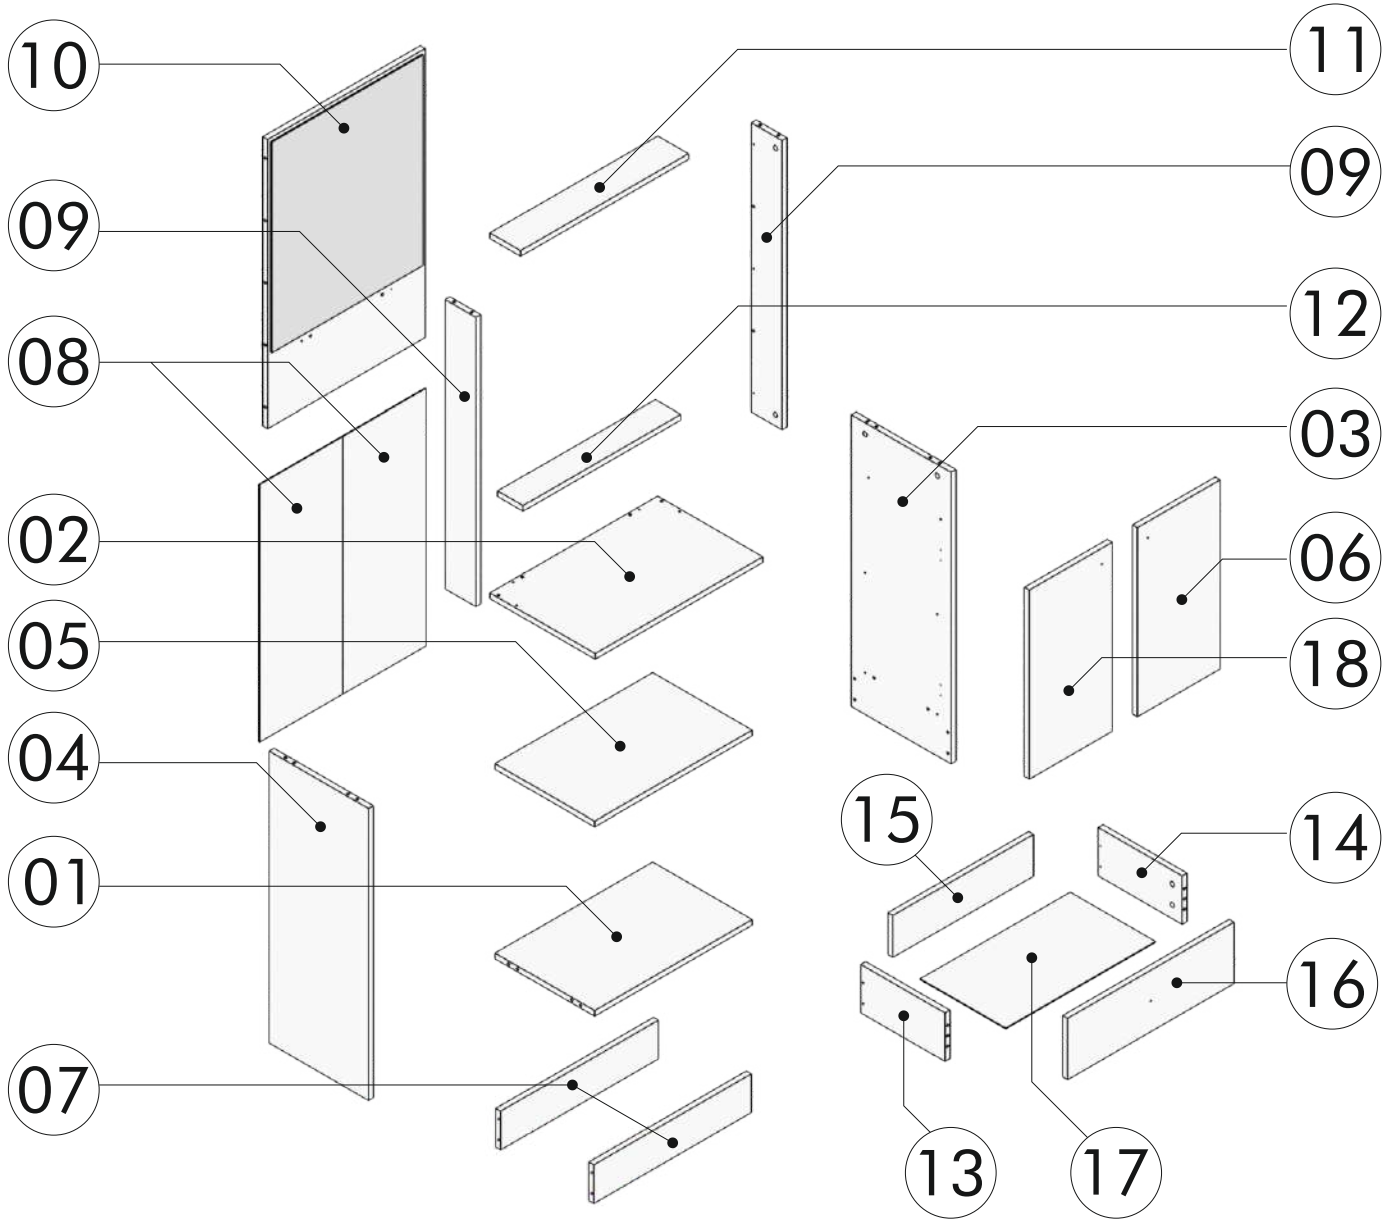

SEZNAM P ÍSLUŠENSTVÍ/ZOZNAM PRÍSLUŠENSTVA

Tanım / Code	Ebat / Dimension	Adet / Pieces	x30 x24 x24 x4			
1	56.2 x 35.5 x 1.8 cm	1				
2	59.7 x 37.5 x 1.8 cm	1				
3	90.0 x 35.5 x 1.8 cm	1				
4	90.0 x 35.5 x 1.8 cm	1				
5	56.2 x 35.5 x 1.8 cm	1				
6	58.3 x 29.5 x 1.8 cm	1				
7	56.2 x 12.0 x 1.8 cm	2				
8	79.5 x 29.7 x 0.3 cm	2				
9	89.2 x 10.9 x 1.8 cm	2				
10	89.2 x 56.2 x 1.8 cm	1				
11	59.7 x 10.9 x 1.8 cm	1				
12	56.2 x 9.1 x 1.8 cm	1				
13	30.0 x 15.0 x 1.8 cm	1				
14	30.0 x 15.0 x 1.8 cm	1				
15	50.1 x 13.0 x 1.8 cm	1				
16	59.3 x 18.9 x 1.8 cm	1				
17	53.5 x 30.5 x 0.3 cm	1				
18	58.3 x 29.5 x 1.8 cm	1				
			x40 x24 x4 x4			
			x4 x3 x3 x1			
			x6 x6