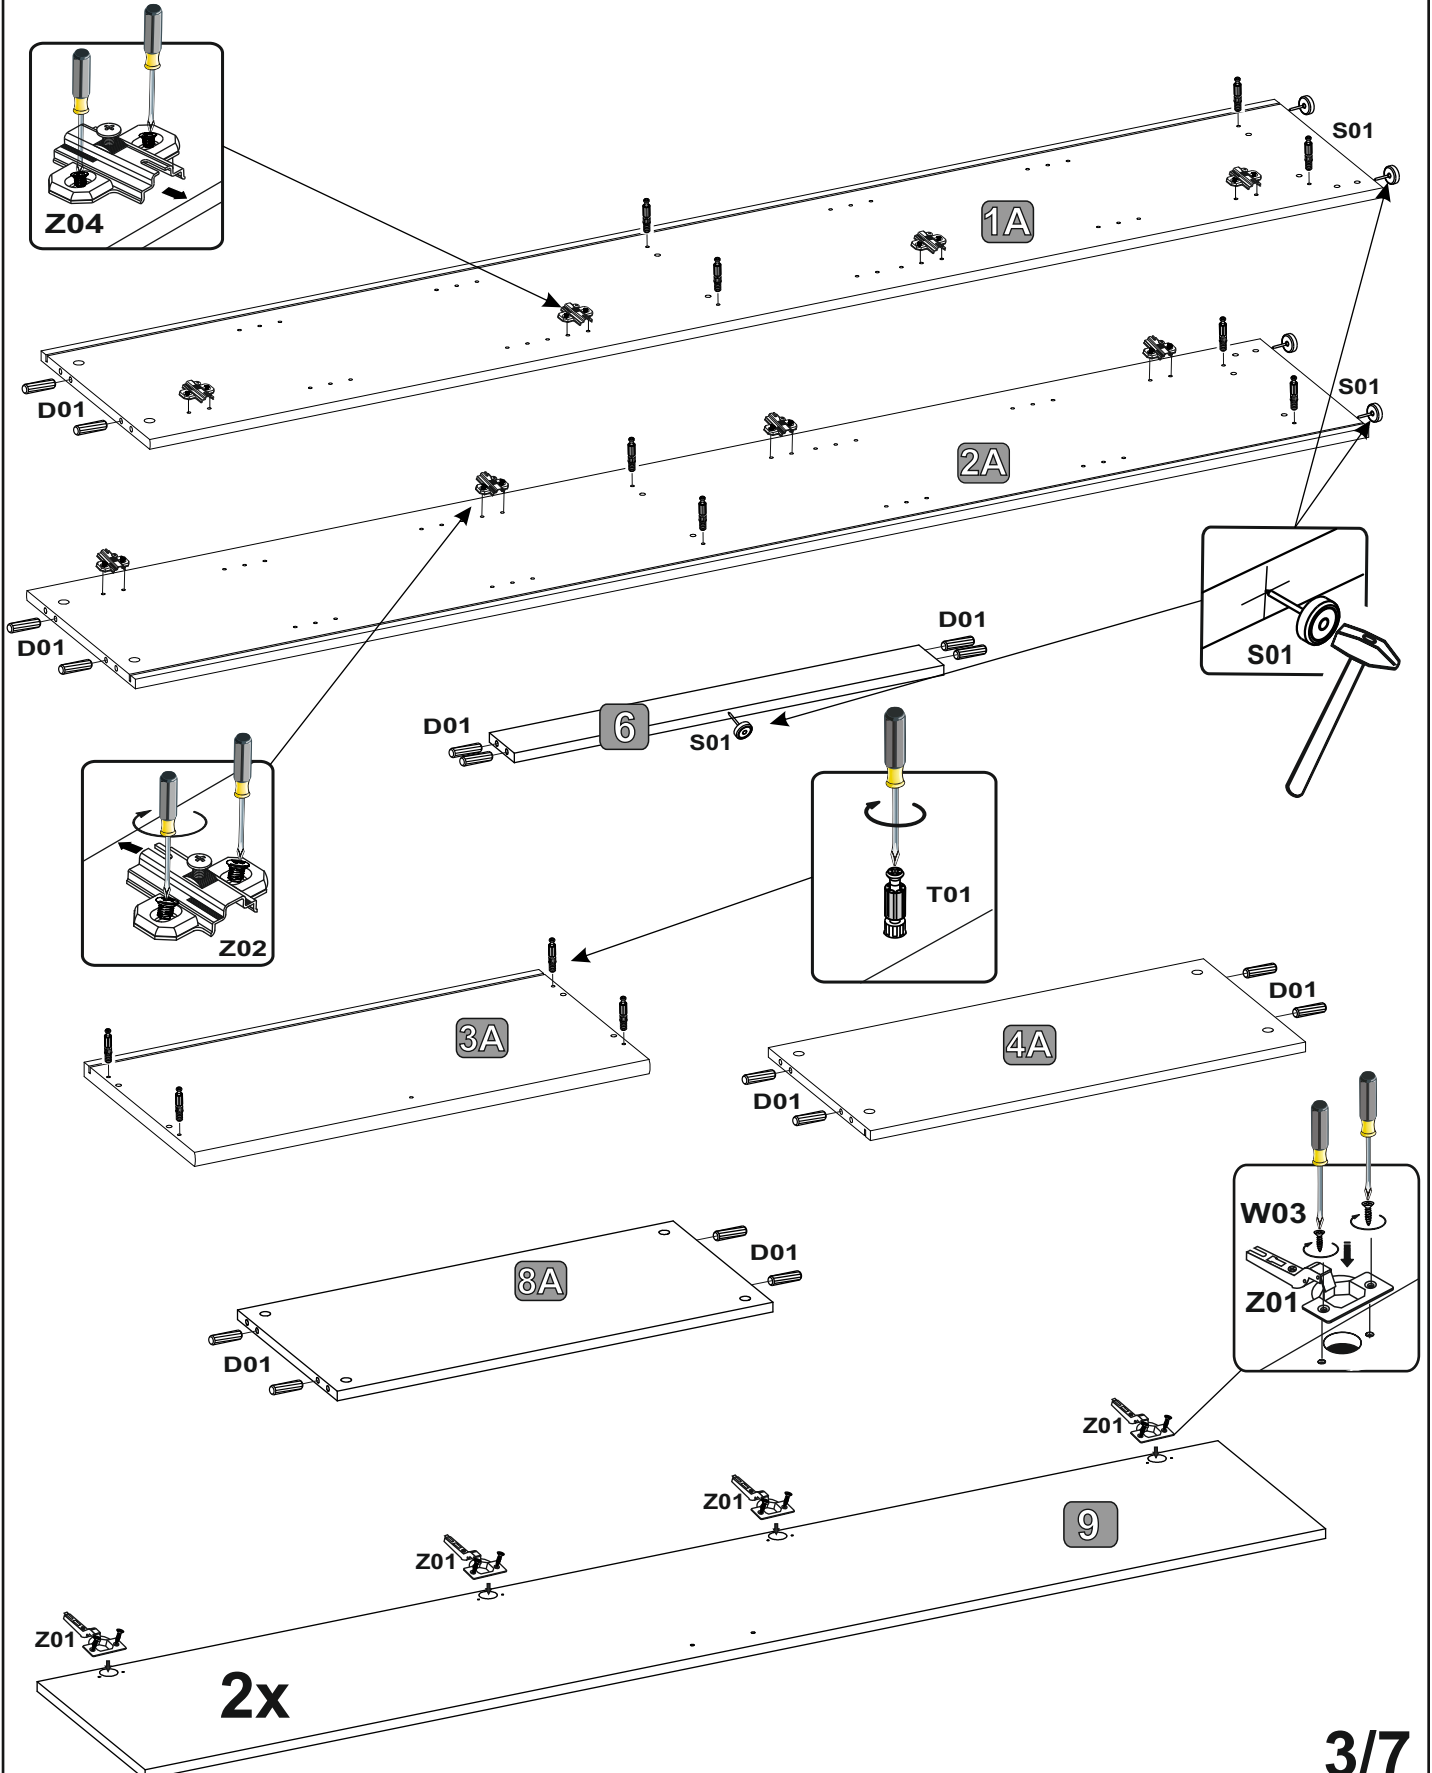

 12x T02	 12x T01	 8x28 16x D01	 1x F01	 1x F11	 18x R01
 16x E01	 5x S01	 1x P01	 4x13 2x W07	 3,5x15 16x W03	 1x E02
 8x Z04	 KR-15 8x Z01	 2x U01	 4x25 4x W01		

Č.	Rozmer	Ks	COLLI
1A	1953x345x15	1	2/2
2A	1953x345x15	1	2/2
3A	720x352x22	1	1/2
4A	689x323x15	1	1/2
5A	1877x708x2	1	2/2
6	689x80x15	1	1/2
7A	689x296x15	4	1/2
8A	689x296x15	1	1/2
9	1867x341x15	2	2/2

# 1

5X		12X		16X		8X		8X		16X	
	S01		T01		D01		Z04		Z01		W03

2

3

## 4

# 6

 16x E01	 4x13 2x W07	 1x P01	 1x F11	 1x F01
--	---	--	---	---

A set of icons including a yellow warning triangle, a box with a diagonal slash, a box with a diagonal slash and the word 'HANDLE', a thumbs up icon, a hand holding a screwdriver, and an eye icon.