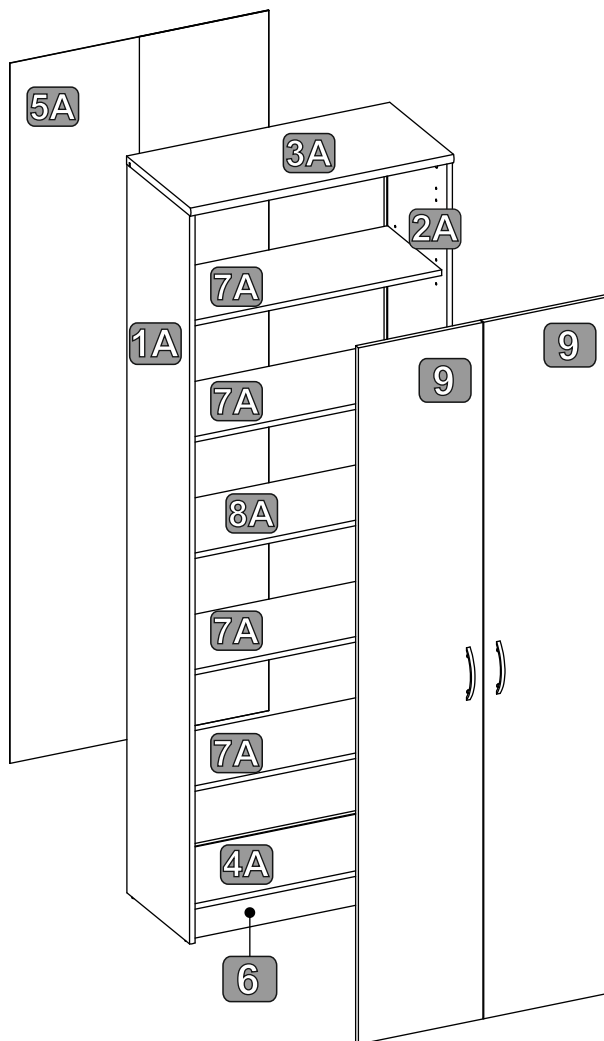

 12x T02	 12x T01	 8x28 16x D01	 1x F01	 1x F11	 18x R01
 16x E01	 5x S01	 1x P01	 4x13 2x W07	 3,5x15 16x W03	 1x E02
 8x Z04	 KR-15 8x Z01	 2x U01	 4x25 4x W01		

Č.	Rozmer	Ks	COLLI
1A	1953x345x15	1	2/2
2A	1953x345x15	1	2/2
3A	720x352x22	1	1/2
4A	689x323x15	1	1/2
5A	1877x708x2	1	2/2
6	689x80x15	1	1/2
7A	689x296x15	4	1/2
8A	689x296x15	1	1/2
9	1867x341x15	2	2/2

# 1

5X		12X		16X		8X		8X		16X	
	S01		T01		D01		Z04		Z01		W03

2

3

# 6

 16x E01	 4x13 2x W07	 1x P01	 1x F11	 1x F01
--	---	--	---	---

A set of icons including a yellow warning triangle, a box with a diagonal slash, a box with a diagonal slash and the word 'HANDLE', a thumbs up icon, a hand holding a screwdriver, and an eye icon.