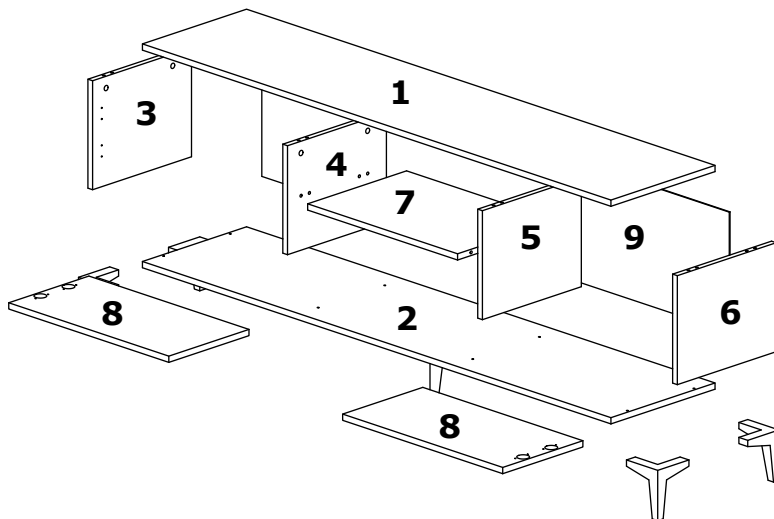

TV komoda EREM TV stolík EREM

MINIFIX

12 PCS

DUFIX

12 PCS

DOWEL

12 PCS

4*50 SCREW

8 PCS

3,5*18 SCREW

16 PCS

4*25 SCREW

20 PCS

HINGE

4 PCS

HINGE